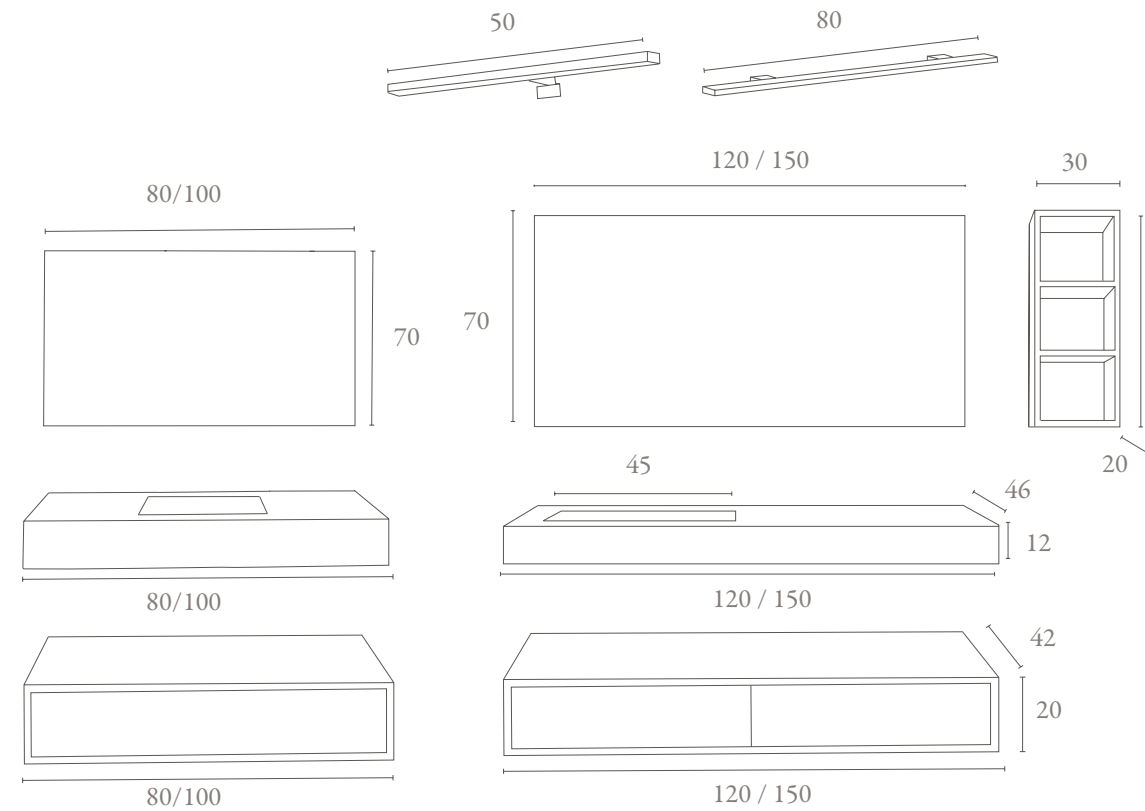

VEGAS ORIGINAL_
PIEDRA_STONE_
PORCELANIC_PORCELANIC TILE_

DM

Encimera fabricada en piedra o azulejo porcelánico con lavabo con caída.
Mueble de baño DM lacado con cajones push-open system.

*Stone or porcelain tiles worktop with sliding sink.
Vanity made in MDF with drawers push-open system.*

Personalización en tamaño y materiales
Customizable length and materials

DM

		Puntos_Points_
80/66900	Encimera piedra 80cm – 1 lavabo_Stone worktop 80cm - 1 sink	1115
80/31700	Mueble lacado 80cm – 1 cajón_Vanity lacquered 80cm - 1 drawer	529
80/81700	Encimera porcelánico 80cm – 1 lavabo_Porcelain tile worktop 80cm - 1 sink	1362
80/42600	Mueble lacado 80cm con frente porcelánico – 1 cajón_Vanity lacquered 80cm with porcelain tile front- 1 drawer	710
100/73500	Encimera piedra 100cm – 1 lavabo_Stone worktop 100cm - 1 sink	1225
100/35300	Mueble lacado 100cm – 1 cajón_Vanity lacquered 100cm - 1 drawer	588
101/90600	Encimera porcelánico 100cm – 1 lavabo_Porcelain tile worktop 100cm - 1 sink	1510
100/47900	Mueble lacado 100cm con frente porcelánico – 1 cajón_Vanity lacquered 100cm with porcelain tile front - 1 drawer	798
120/81900	Encimera piedra 120cm – 1 lavabo_Stone worktop 120cm - 1 sink	1365
120/47300	Mueble lacado 120cm – 2 cajones_Vanity lacquered 120cm - 2 drawers	789
121/101200	Encimera porcelánico 120cm – 1 lavabo_Porcelain tile worktop 120cm - 1 sink	1687
120/59800	Mueble lacado 120cm – 2 cajones con frentes porcelánico_Vanity lacquered 120cm with porcelain tiles front - 2 drawers	996
150/94400	Encimera piedra 150cm - 1 lavabo_Stone worktop 150cm - 1 sink	1574
150/53900	Mueble lacado 150cm - 2 cajones_Vanity lacquered 150cm - 2 drawers	899
151/116700	Encimera porcelánico 150cm – 1 lavabo_Porcelain tile worktop 150cm - 1 sink	1945
150/69000	Mueble lacado 150cm con frentes porcelánico – 2 cajones_Vanity lacquered 150cm with porcelain tiles front- 2 drawers	1150
30/16500	Vitrina 30x70cm lacada_Hanging cabinet 30x70cm lacquered	275
80/12900	Espejo 80x80cm LED retroiluminado_Mirror 80x80cm LED backlit	215
100/14700	Espejo 100x70cm LED retroiluminado_Mirror 100x80cm LED backlit	245
120/16500	Espejo 120x70cm LED retroiluminado_Mirror 120x70cm LED backlit	275
150/20100	Espejo 150x70cm LED retroiluminado_Mirror 150x70cm LED backlit	335
80/6600	Espejo 80x80cm (sin aplique)_Mirror 80x80cm (no light)	110
100/7200	Espejo 100x70cm (sin aplique)_Mirror 100x80cm (no light)	120
120/8400	Espejo 120x70cm (sin aplique)_Mirror 120x70cm (no light)	140
150/10200	Espejo 150x70cm (sin aplique)_Mirror 150x70cm (no light)	170
50/3600	Aplique LED cuadrado 50cm_Square Led light 50cm	61
80/6900	Aplique LED cuadrado 80cm_Square Led light 80cm	116