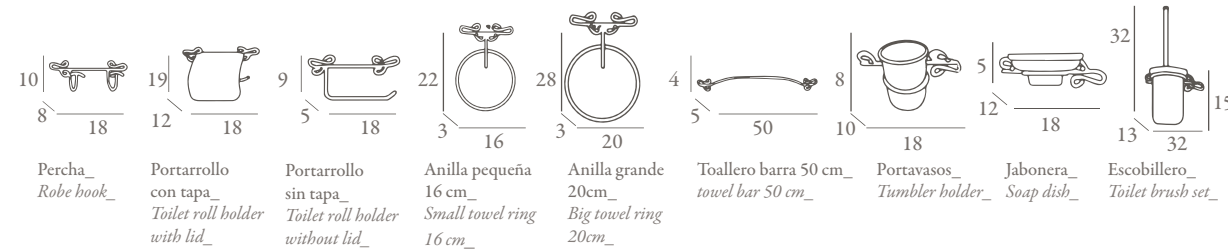

LAZZO_

Percha_ Robe hook_ Portarrollo con tapa_ Toilet roll holder with lid_ Portarrollo sin tapa_ Toilet roll holder without lid_ Anilla pequeña 16 cm_ Small towel ring 16 cm_ Anilla grande 20cm_ Big towel ring 20cm_ Toallero barra 50 cm_ towel bar 50 cm_ Portavasos_ Tumbler holder_ Jabonera_ Soap dish_ Escobillero_ Toilet brush set_

Acabado: Latón cromado / *Finish: Chromed brass*

7600/2200	7601/2800	7602/1800	7603/2500	7604/2600	7605/2700	7606/2600	7607/2600	7608/3100
36	47	30	42	43	45	43	43	52

Acabado: Latón baño cuero / *Finish: Leather brass plated*

7610/2200	7611/2800	7612/1800	7613/2500	7614/2600	7615/2700	7616/2600	7617/2600	7618/3100
36	47	30	42	43	45	43	43	52