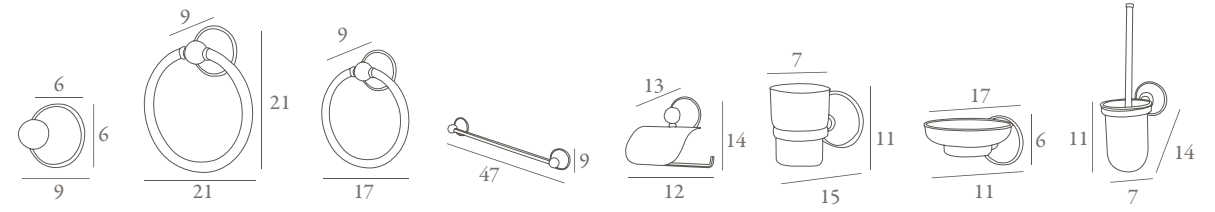

ALTEA_

Percha_ Robe hook_ Anilla grande_ Large towel ring_ Anilla pequeña_ Small towel ring_ Toallero barra 47 cm_ towel bar 47 cm_ Portarrollos_ Toilet roll holder_ Portavasos_ Tumbler holder_ Jabonera_ Soap dish_ Escobillero_ Toilet brush set_