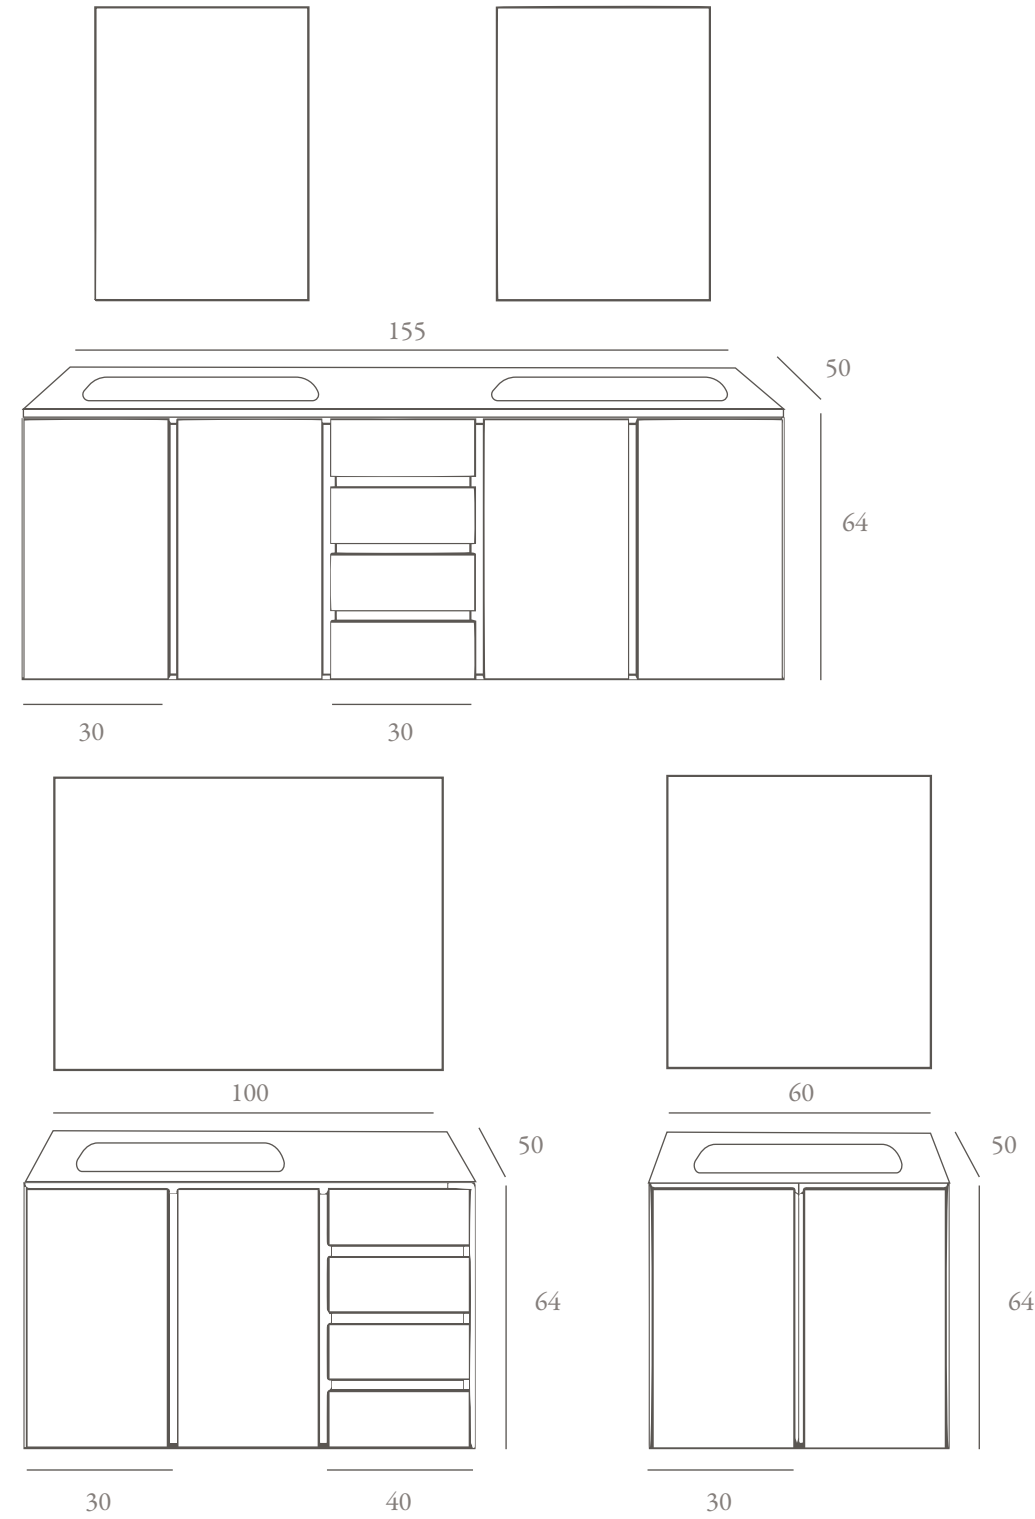

MIRABEL_

Mueble de baño fabricado en melamina tipo madera con textura.
Lavabo de cerámica o solid surface. Puertas y cajones con sistema de frenado suave.
*Bathroom furniture made in wooden melamine with texture.
Ceramic or Solid surface washbasin. Drawers and doors soft-close system.*

		Puntos_Points_
60/29300	Mueble 60cm de 2 puertas con lavabo cerámico_Cabinet 2 doors 60cm with ceramic washbasin	489
100/72300	Mueble 100cm de 2 puertas y 4 cajones con lavabo solid surface_Cabinet 100cm with 2 doors and 4 drawers with solid surface washbasin	1205
150/119900	Mueble 150cm de 4 puertas y 4 cajones con lavabo doble de solid surface_Cabinet 150cm with 4 doors and 4 drawers with double solid surface washbasin	1999
60/5900	Espejo 60x80cm (sin LED)_Mirror 60x80cm (without LED)	99
100/7200	Espejo 100x70cm (sin LED)_Mirror 100x70cm (without LED)	120
45/5700	Espejo 45x80cm (sin LED)_Mirror 45x80cm (without LED)	95
61/11900	Espejo 60x80cm con LED retroiluminada alrededor_Mirror 60x80cm with backlit LED around	199
101/14100	Espejo 100x70cm con LED retroiluminada alrededor_Mirror 100x70cm with backlit LED around	235
451/11100	Espejo 45x80cm con LED retroiluminada alrededor_Mirror 45x80cm with backlit LED around	185
45/20700	Espejo Camerino 40x80cm (sin luz)_Mirror cabinet 40x80cm (no light)	345

Personalización en tamaño y materiales
Customizable length and materials