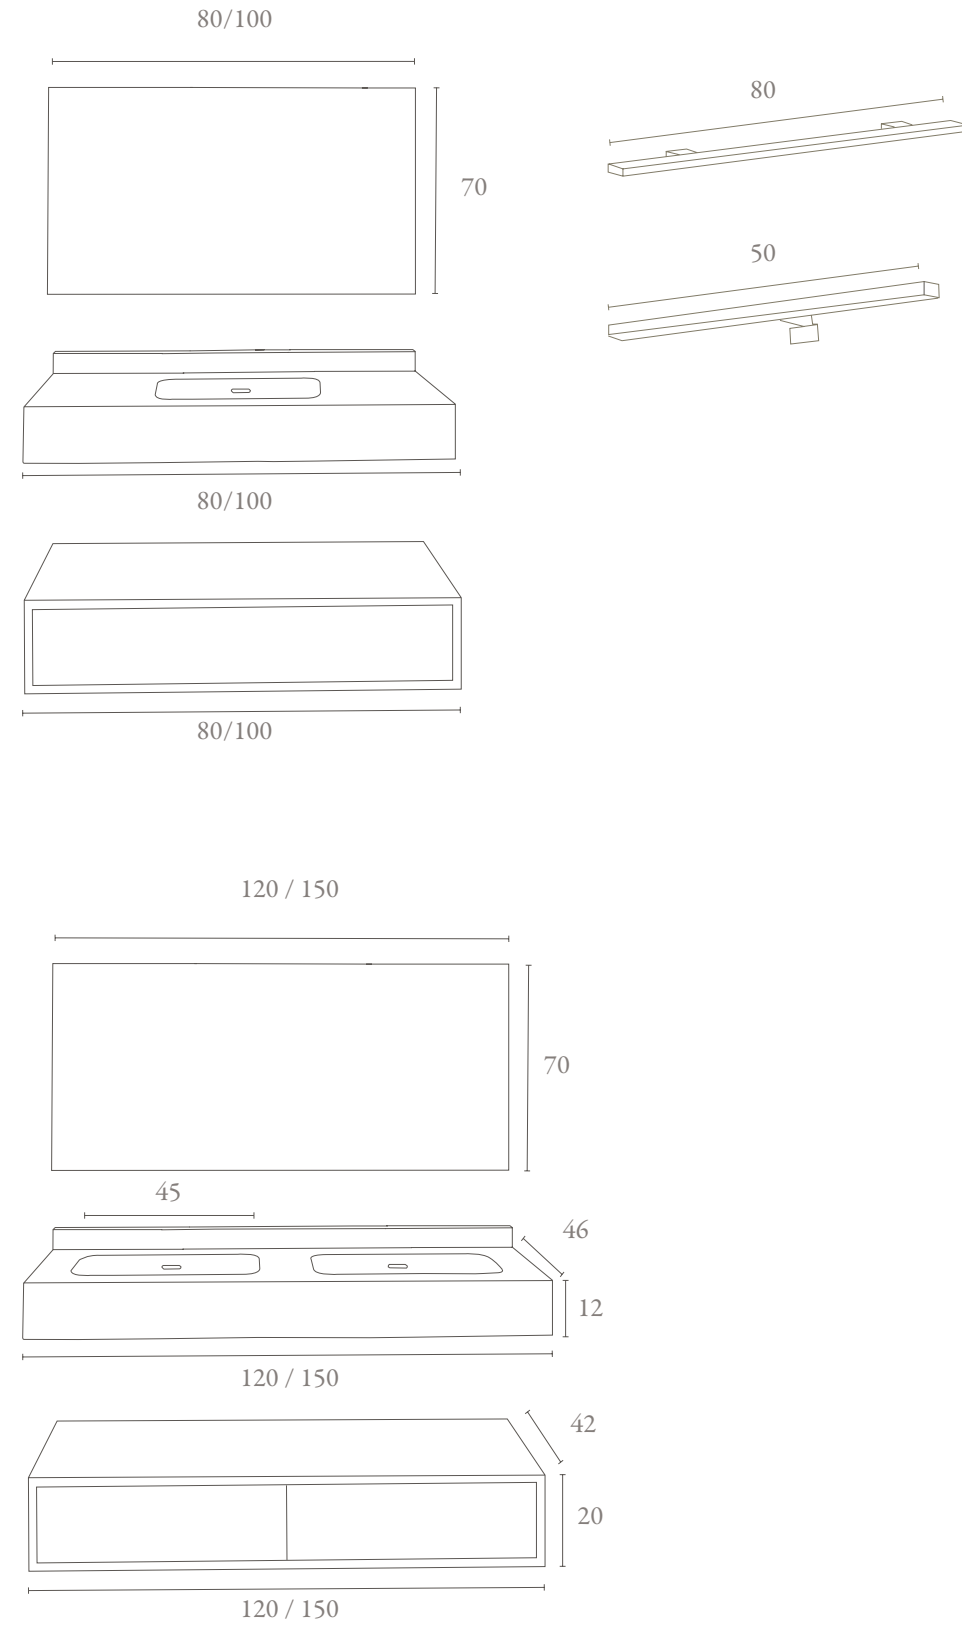

VEGAS LONDON_

Encimera fabricada en piedra con lavabo integrado de solid Surface.
Mueble de baño DM lacado con cajones push-open system.

Stone worktop with integrated solid surface sinks.
Vanity made in MDF with drawers push-open system.

		Puntos_Points_
80/62500	Encimera piedra 80cm – 1 lavabo_Stone worktop 80cm - 1 sink	1043
80/31700	Mueble lacado 80cm – 1 cajón_Vanity lacquered 80cm - 1 drawer	529
100/69500	Encimera piedra 100cm – 1 lavabo_Stone worktop 100cm - 1 sink	1159
100/35300	Mueble lacado 100cm – 1 cajón_Vanity lacquered 100cm - 1 drawer	588
120/95100	Encimera piedra 120cm – 2 lavabos_Stone worktop 120cm - 2 sinks	1585
120/47300	Mueble lacado 120cm – 2 cajones_Vanity lacquered 120cm - 2 drawers	789
150/104800	Encimera piedra 150cm – 2 lavabos_Stone worktop 150cm - 2 sinks	1748
150/53900	Mueble lacado 150cm – 2 cajones_Vanity lacquered 150cm - 2 drawers	899
80/6300	Espejo 80x70cm (sin aplique)_Mirror 80x70cm (no light)	105
100/7200	Espejo 100x70cm (sin aplique)_Mirror 100x70cm (no light)	120
120/8400	Espejo 120x70cm (sin aplique)_Mirror 120x70cm (no light)	140
150/10200	Espejo 150x70cm (sin aplique)_Mirror 150x70cm (no light)	170
50/3600	Aplique LED cuadrado 50cm_Square Led light 50cm	61
80/6900	Aplique LED cuadrado 80cm_Square Led light 80cm	116