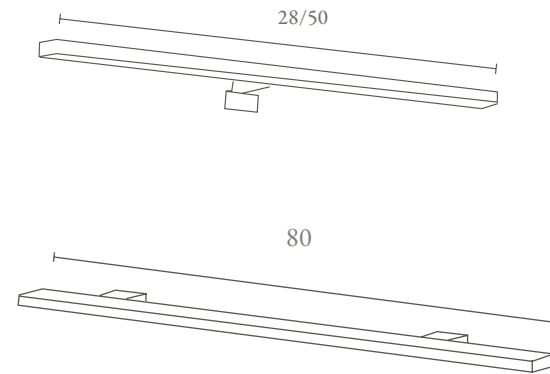

254

APLIQUES LED_ LED LIGHTS_

LED CUADRADO_ SQUARE LED_

	Puntos_ Points_
Aplique LED cuadrado 28cm_ <i>Square LED light 28cm_</i>	54
Aplique LED cuadrado 50cm_ <i>Square LED light 50cm_</i>	61
Aplique LED cuadrado 80cm_ <i>Square LED light 80cm_</i>	116