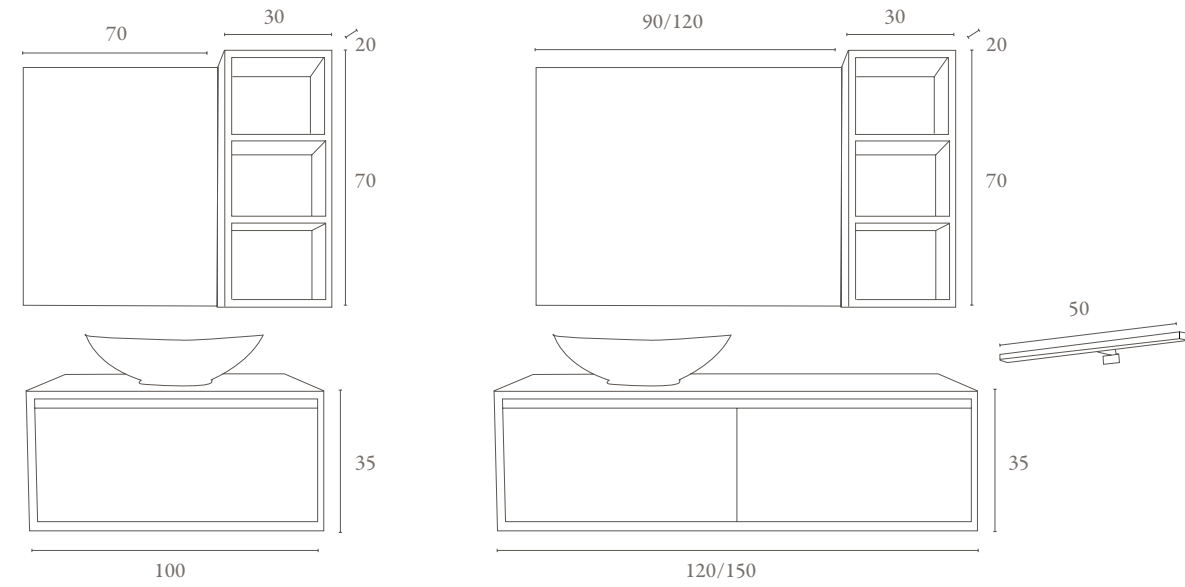

TROPICAL_

Mueble de baño fabricado en melamina con cajones de sistema de frenado suave con guías de extracción total y lavabo de diseño fabricado en solid surface

Bathroom vanity made in wooden melamine with texture and drawers soft-close system full extraction, with design sink made in solid surface.

		Puntos_Points_
100/47500	Mueble 100cm 1 cajón con lavabo y espejo_Vanity 100cm 1 drawer with sink and mirror	792
120/52500	Mueble 120cm 2 cajones con lavabo y espejo_Vanity 120cm 2 drawers with sink and mirror	875
150/54500	Mueble 150cm 2 cajones con lavabo y espejo_Vanity 150cm 2 drawers with sink and mirror	908
20/8600	Vitrina colgar_Hanging module_	143
50/3700	Aplique LED 50cm_LED light 50cm	61

Personalización en tamaño y materiales
Customizable length and material