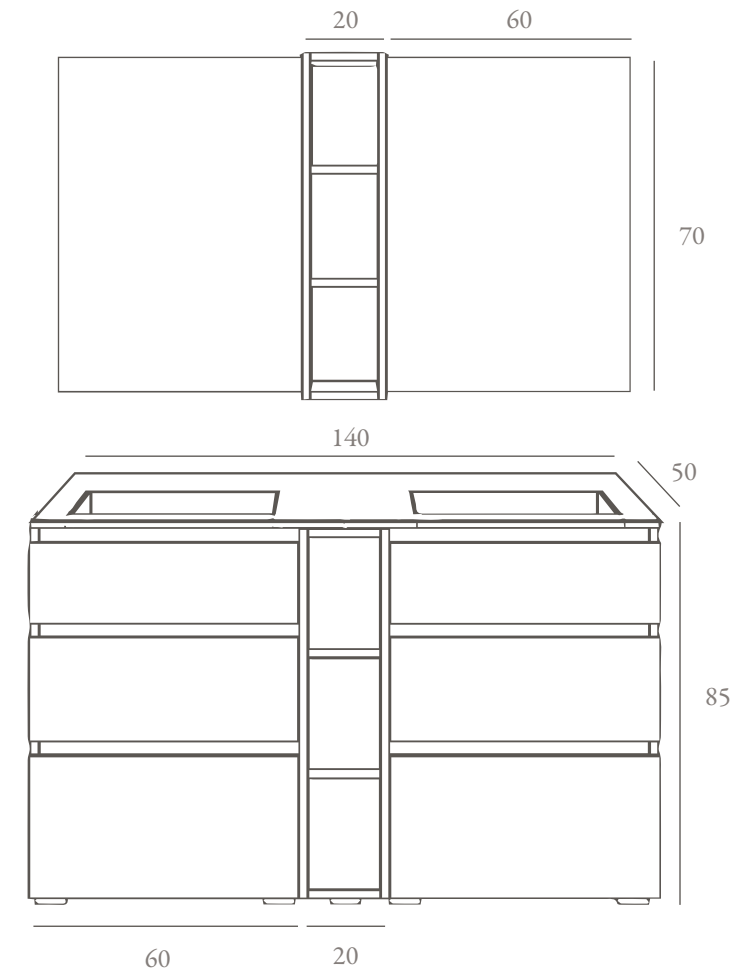

TOKYO_

PTI

Mueble de baño fabricado en melamina especial con textura. Encimera de solid surface con 2 lavabos. 6 cajones con sistema de frenado suave y estante central.
Bathroom furniture made in special melamine with texture. Solid surface worktop with 2 sinks. 6 drawers soft-close system and central shelf.

Personalización en tamaño y materiales
Customizable length and material

		Puntos_Points_
140/115500	Mueble 140cm de 6 cajones con lavabo doble de solid surface_Cabinet 140cm with 6 drawers with double solid surface washbasin	1925
70/19900	2 espejos de 60x70cm y vitrina 20cm_2 mirrors 60x70cm and high cabinet 20cm	333