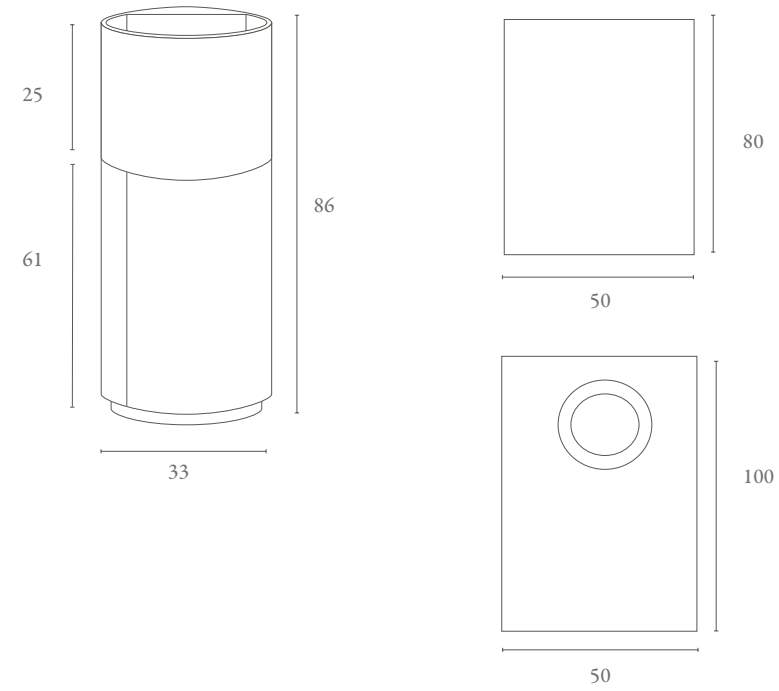

LOFT_

Mueble redondo fabricado en madera contrachapada y DM, con puerta y lavabo de solid surface

Round cabinet made of plywood sheets and MDF, with door and solid surface sink

		Puntos_Points_
101/54900	Mueble redondo con puerta y lavabo_Round cabinet with door and solid surface sink	915
102/5900	Espejo Loft sin luz_Mirror Loft without light	99
90/17700	Espejo Loft con iluminación_Mirror loft with light_	295

Personalización en tamaño y materiales

Customizable length and material

MOBILIARIO CLÁSICO_
CLASSIC FURNITURE_