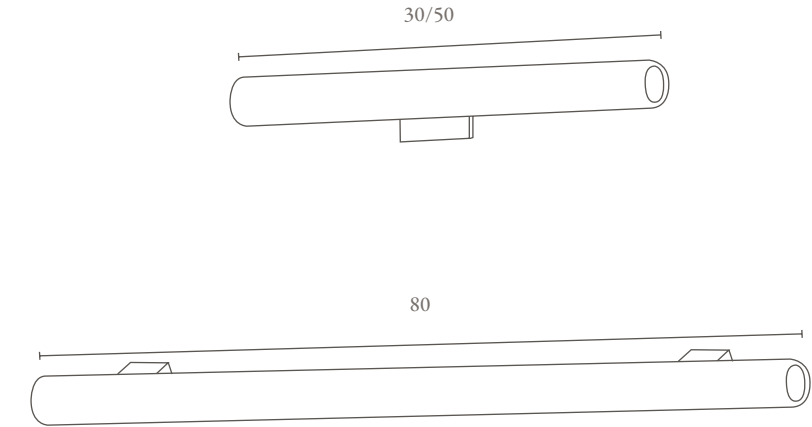

LED REDONDO_ ROUND LED_

	Puntos_ Points_
Aplique LED redondo 30cm_ <i>Round LED light 30cm_</i>	49
Aplique LED redondo 50cm_ <i>Round LED light 50cm_</i>	59
Aplique LED redondo 80cm_ <i>Round LED light 80cm_</i>	106