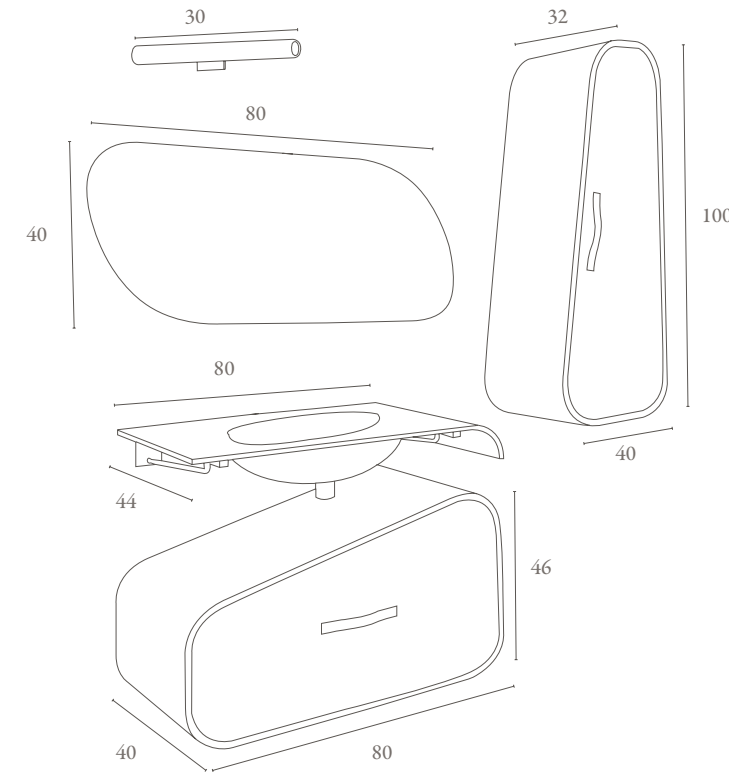

DESIGN_

Mueble fabricado en madera contrachapada y DM lacado, cajón con guías de extracción total y sistema de frenado suave, lavabo de diseño fabricado en solid surface, espejo con forma curvada

Furniture made in wooden plywood sheets and MDF lacquered, full extraction and soft-close system drawer, design washbasin made of solid surface, curved mirror

207

		Puntos_Points_
80/54200	Mueble curvo diseño 80cm_Design curved cabinet 80cm	903
80/18700	Lavabo curvo diseño 80cm_Design curved washbasin 80cm	311
80/7400	Espejo curvo 80cm_Curved mirror 80cm_	123
40/49000	Vitrina curva diseño 100cm_Design curved side cabinet 100cm_	816
30/2900	Aplique LED redondo 30cm_Round LED light 30cm	49

Personalización en tamaño y materiales
Customizable length and material