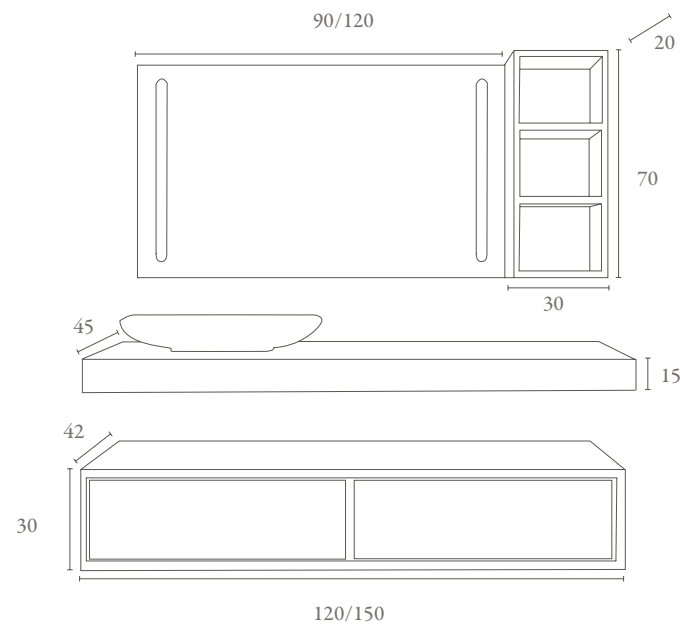

TABERNER_

201

Encimera de baño y mueble fabricado en melamina tipo madera con textura, cajones con guías de extracción total y sistema de frenado suave. Lavabo de diseño fabricado en solid surface.

Bathroom worktop and vanity made in wooden melamine with texture, drawers full extraction and soft-close system. Design sink made in solid surface.

		Puntos_Points_
100/26400	Encimera 100cm con lavabo diseño_Worktop 100cm with design sink	441
100/32100	Mueble 100cm 1 cajón_Vanity 100cm with 1 drawer	536
120/28300	Encimera 120cm con lavabo diseño_Worktop 120cm with design sink	472
120/41300	Mueble 120cm con 2 cajones_Vanity 120cm with 2 drawers	688
150/29900	Encimera 150cm con lavabo diseño_Worktop 150cm with design sink_	499
150/43900	Mueble 150cm con 2 cajones_Vanity 150cm with 2 drawers	732
70/13900	Espejo LED 70x70cm_LED Mirror 70x70cm_	231
90/14200	Espejo LED 90x70cm_LED Mirror 90x70cm_	237
120/16200	Espejo LED 120x70cm_LED Mirror 120x70cm_	270
70/5900	Espejo 70x70cm (sin aplique)_Mirror 70x70cm (no light)	99
90/7200	Espejo 90x70cm (sin aplique)_Mirror 90x70cm (no light)	120
120/8400	Espejo 120x70cm (sin aplique)_Mirror 120x70cm (no light)	140
15/8600	Vitrina colgar_Hanging module	143

Personalización en tamaño y materiales
Customizable length and material