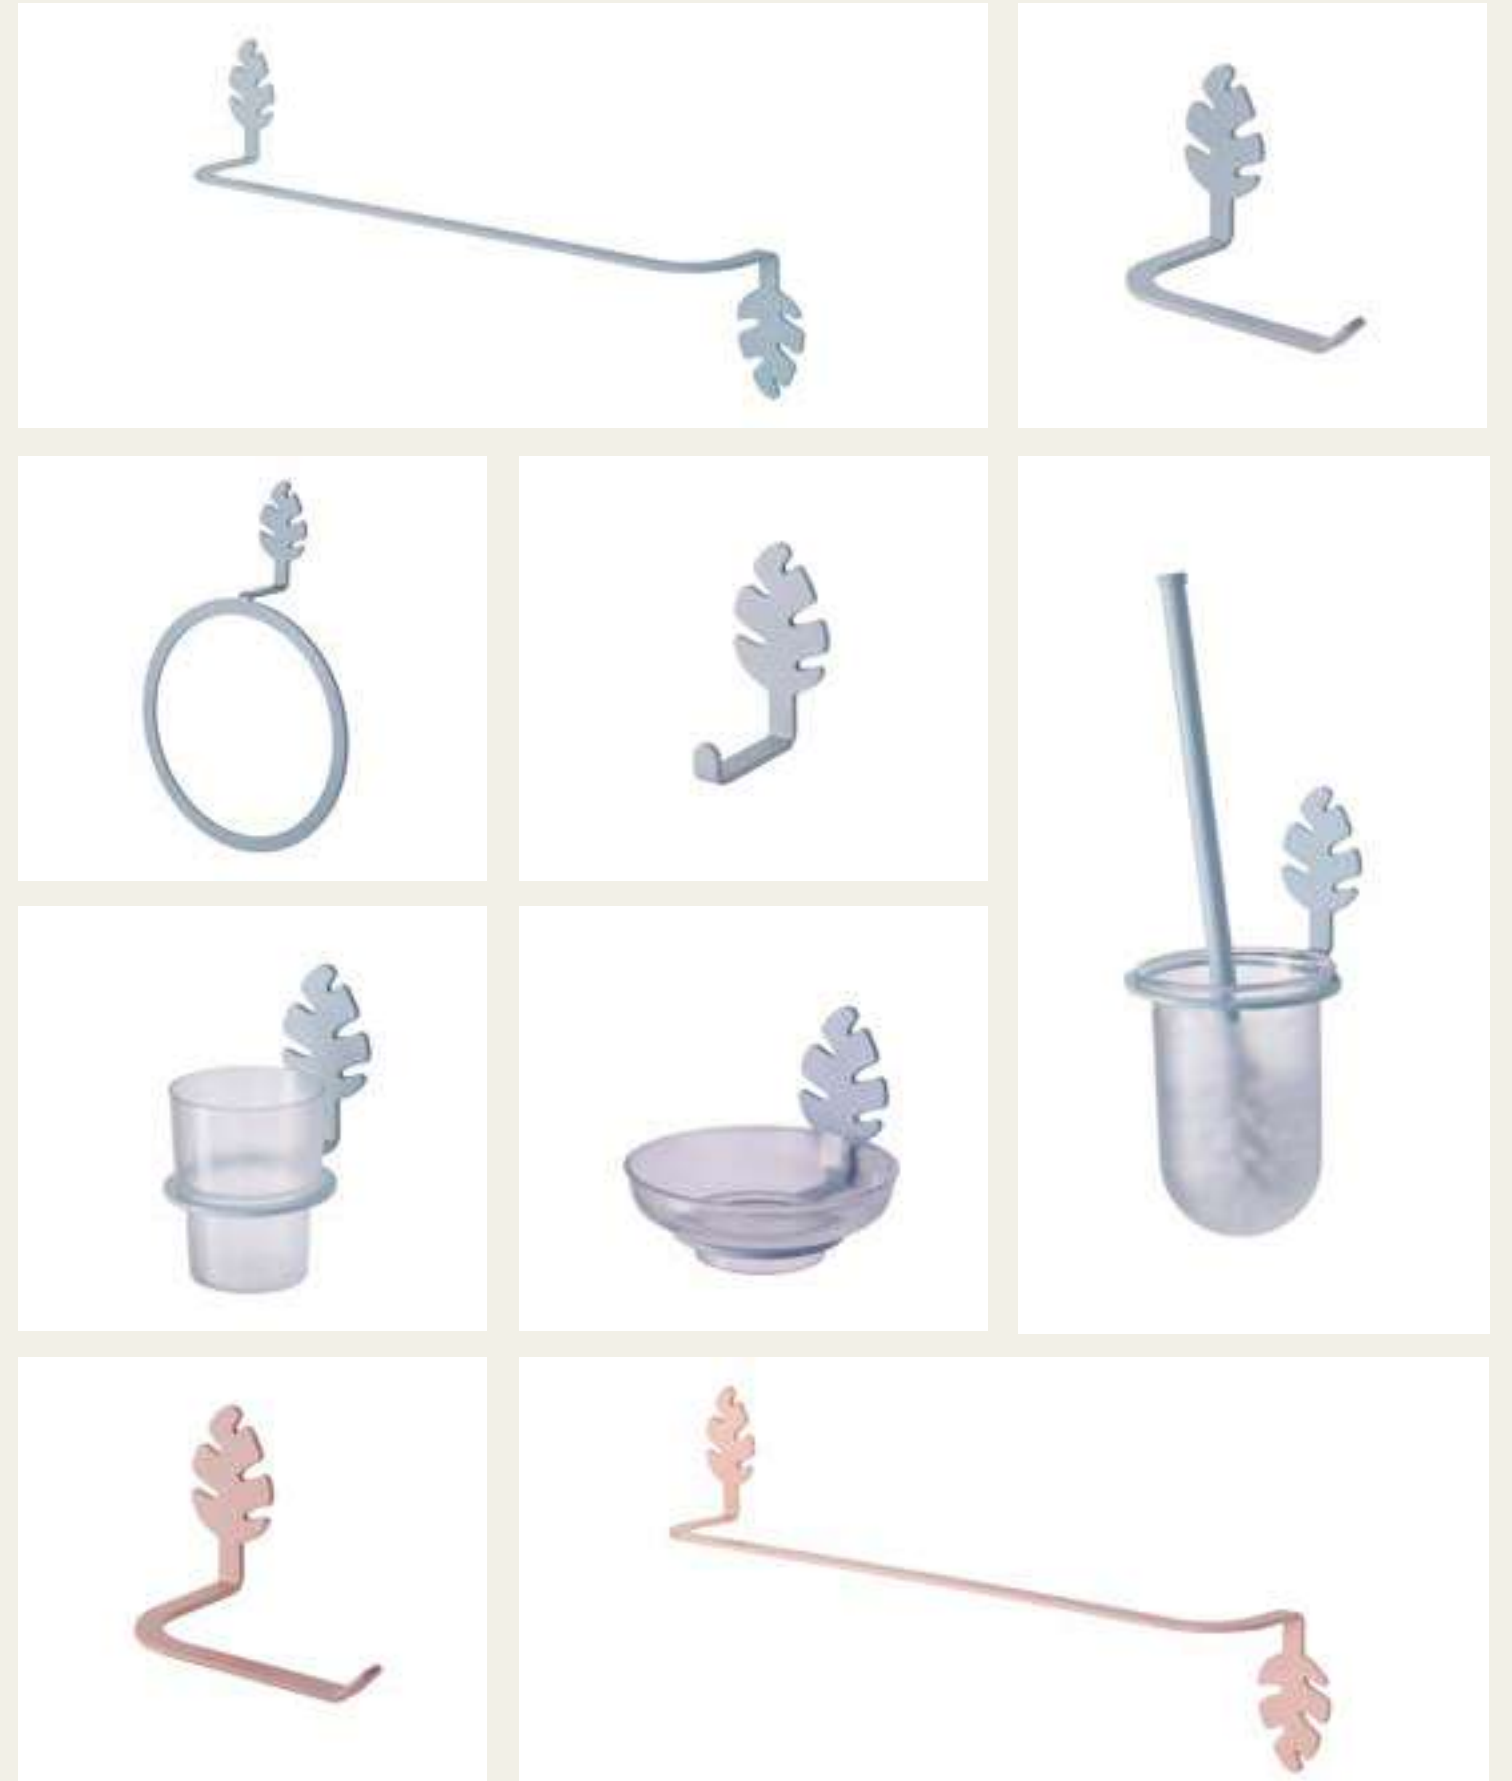

LAZZO_

Colores_
Cromo y cuero
Colours_
Chrome and leather

150

NATURE_

Colores_
Cromo, azul y rosa
Colours_
Chrome, blue and pink

150

ELEPHANT_

Colores_
Cromo, azul y rosa
Colours_
Chrome, blue and pink