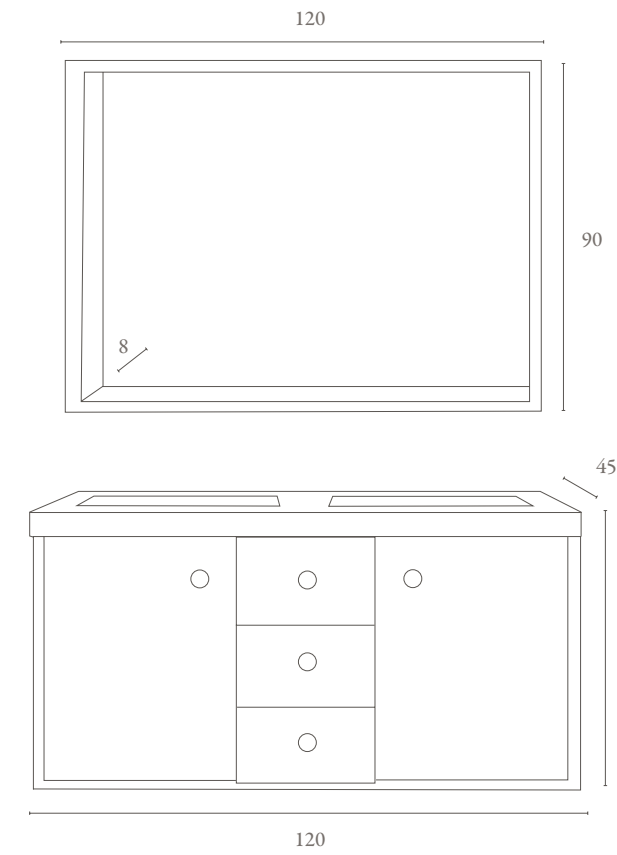

MIAMI_

Mueble fabricado en melamina tipo madera con textura. 3 cajones con guías de sistema de frenado suave y 2 puertas, con lavabo doble de resina brillo y espejo con marco
Furniture made in wooden melamine with texture. 3 soft-close system drawers and 2 doors, with double resin gloss sink and framed mirror

		Puntos_Points_
102/105900	Mueble 120cm con lavabo y espejo_Furniture 120cm with washbasin and mirror	1765

Personalización en tamaño y materiales
Customizable length and material