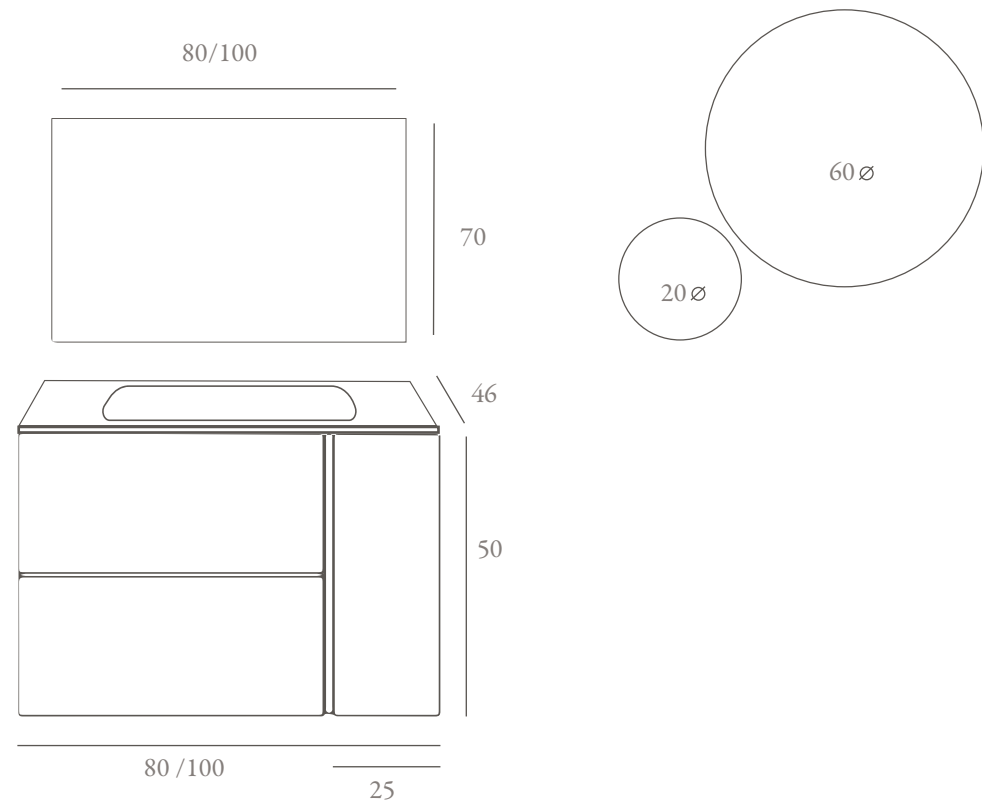

VALENCIA_

216

Mueble de baño fabricado en melamina con 2 cajones sistema push-open y puerta push-open. Encimera de cerámica.

Bathroom furniture made in with 2 drawers soft-close system full extraction. Ceramic washbasin.

		Puntos_Points_
80/37800	Mueble 80cm de 2 cajones y 1 puerta con lavabo cerámico y espejo_ Cabinet 80cm with 2 drawers and 1 door, with ceramic washbasin and mirror.	630
100/39900	Mueble 100cm de 2 cajones y 1 puerta con lavabo cerámico y espejo_ Cabinet 100cm with 2 drawers and 1 door, with ceramic washbasin and mirror.	665
80/13500	Espejo 60cm con luz LED alrededor por detrás_Mirror 60cm with LED all round backlit	225
20/9600	Espejo 20cm con luz LED alrededor por detrás_Mirror 20cm with LED all round backlit	160

Personalización en tamaño y materiales
Customizable length and materials